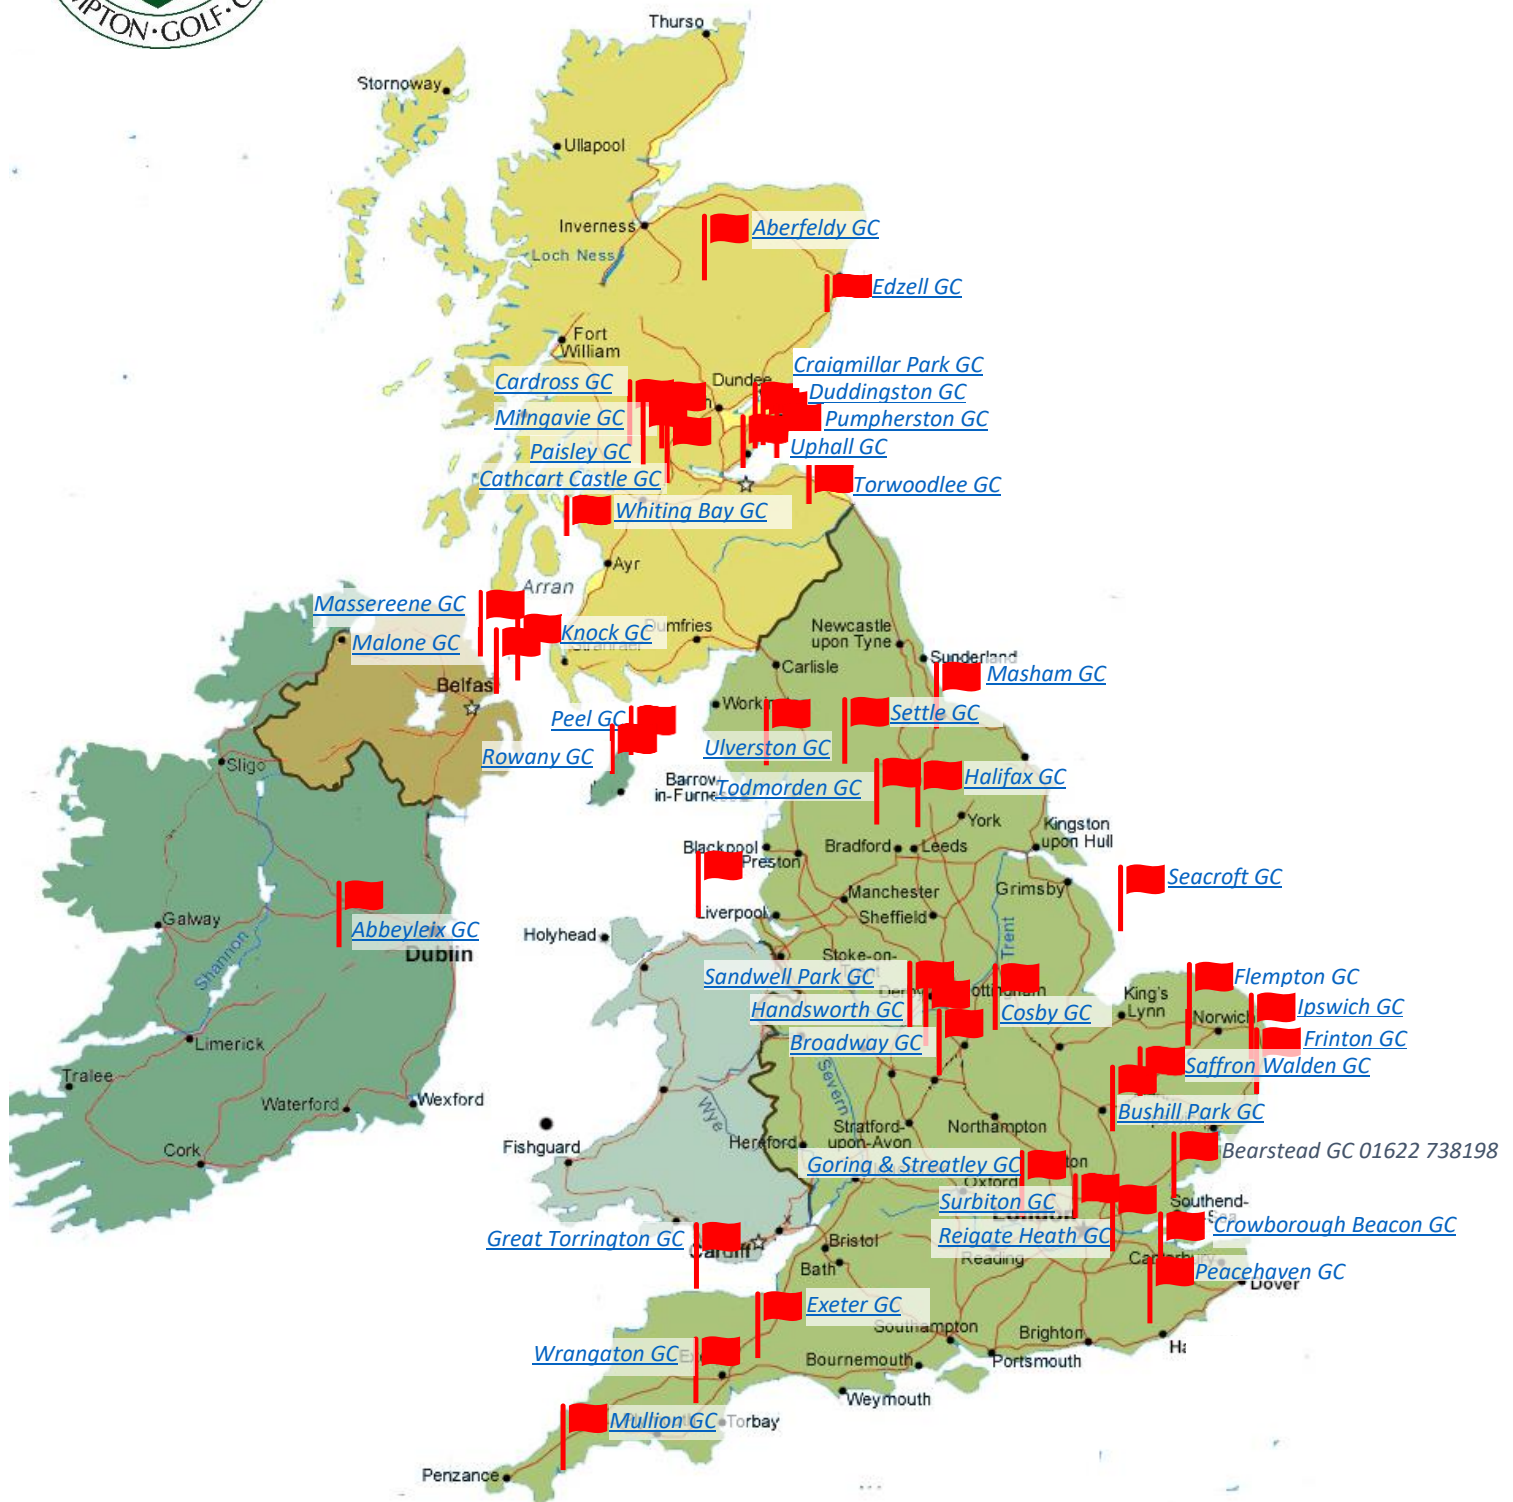

## RECIPROCAL GOLF CLUBS

**The 1895 Club** offers Flempton Golf Club members the opportunity to play a courtesy round of golf at other courses established in the same year. Members make their own arrangements (in advance) with the Secretary of the Club they wish to visit taking with them a letter of introduction and a handicap certificate. Some Clubs have put restrictions on the number of visitors at any one time while others still hold to the original 75 mile separation between clubs.