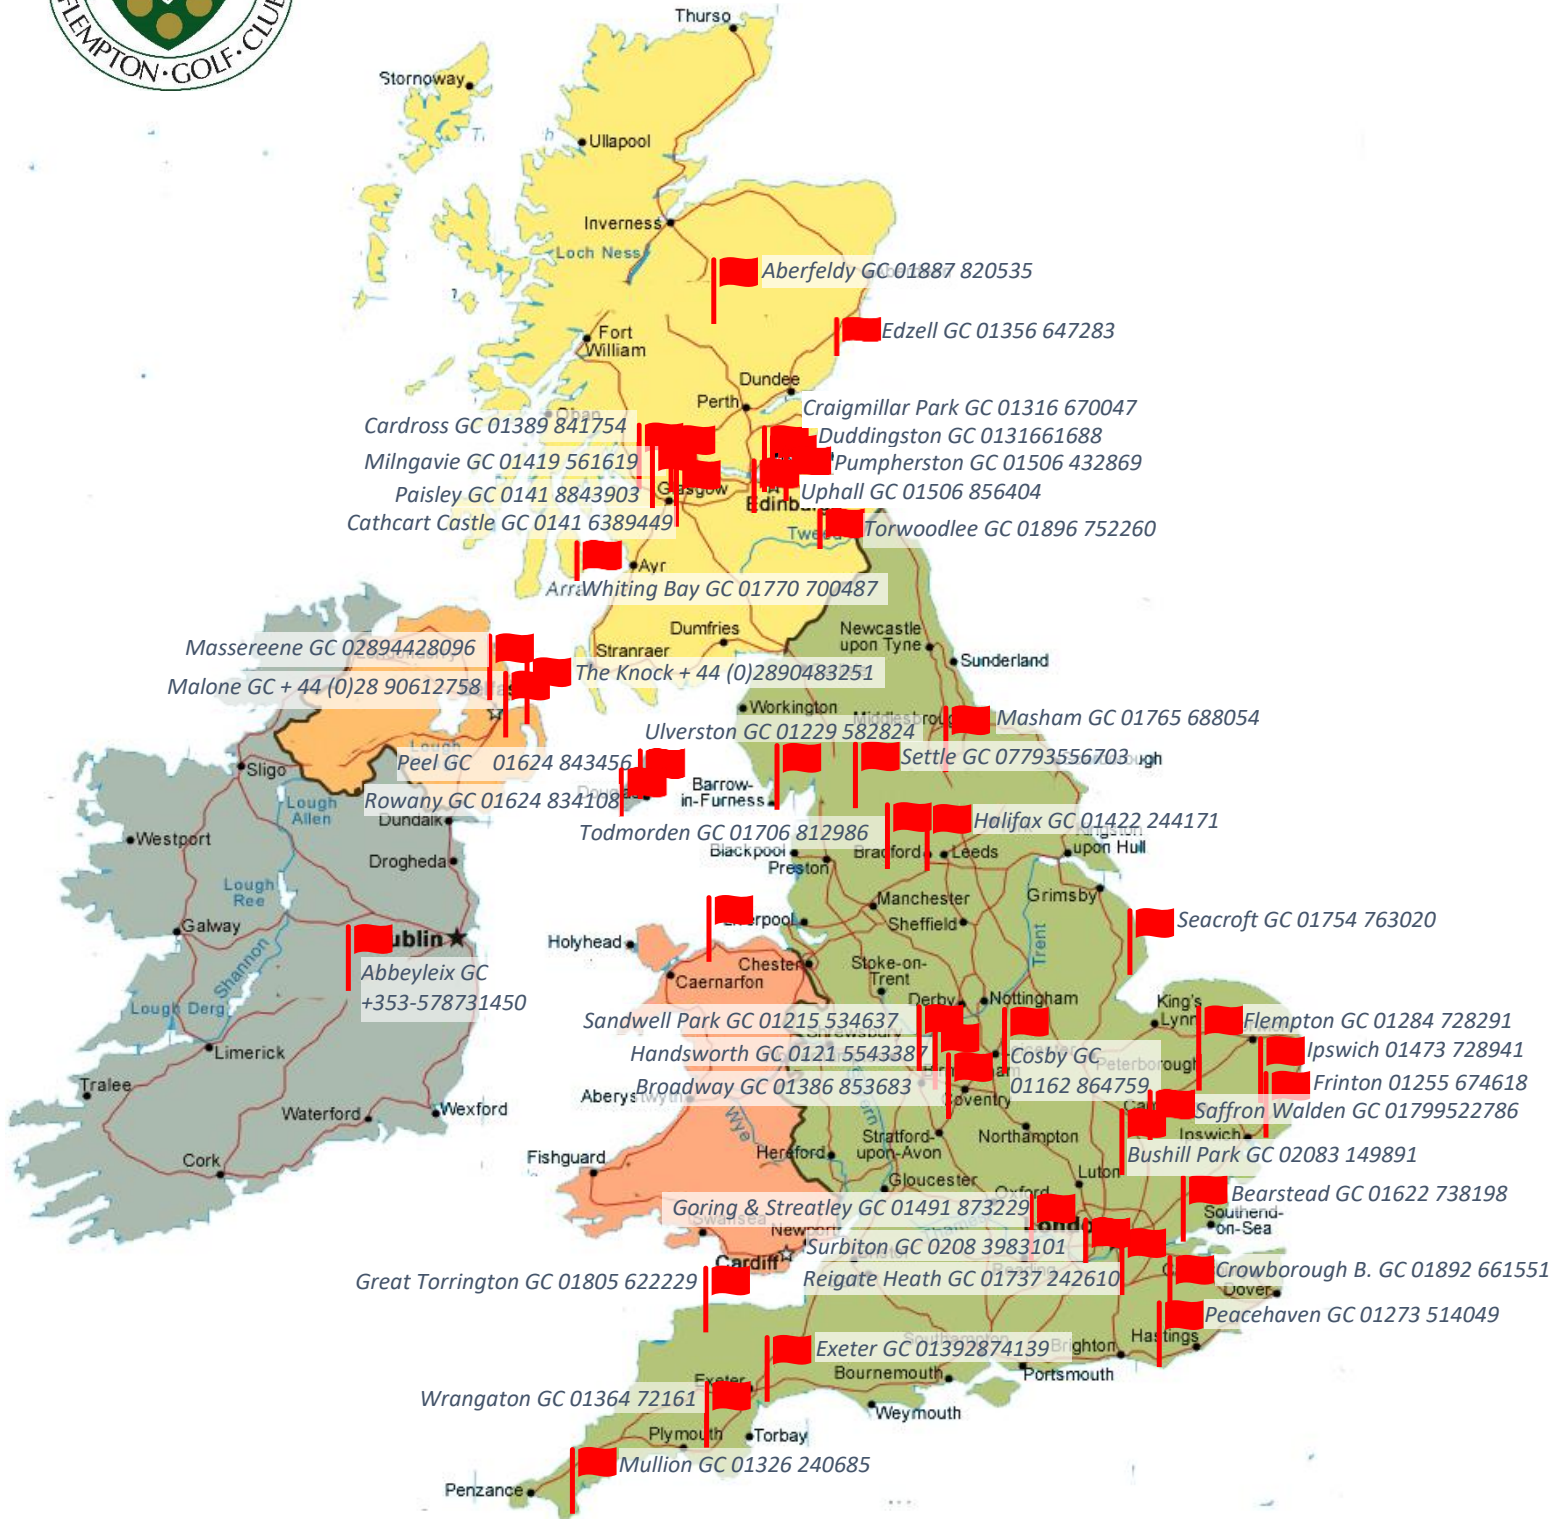

RECIPROCAL GOLF CLUBS

The 1895 Club offers Flempton Golf Club members the opportunity to play a courtesy round of golf at other courses established in the same year. Members make their own arrangements (in advance) with the Secretary of the Club they wish to visit taking with them a letter of introduction and a handicap certificate. Some Clubs have put restrictions on the number of visitors at any one time while others still hold to the original 75 mile separation between clubs.